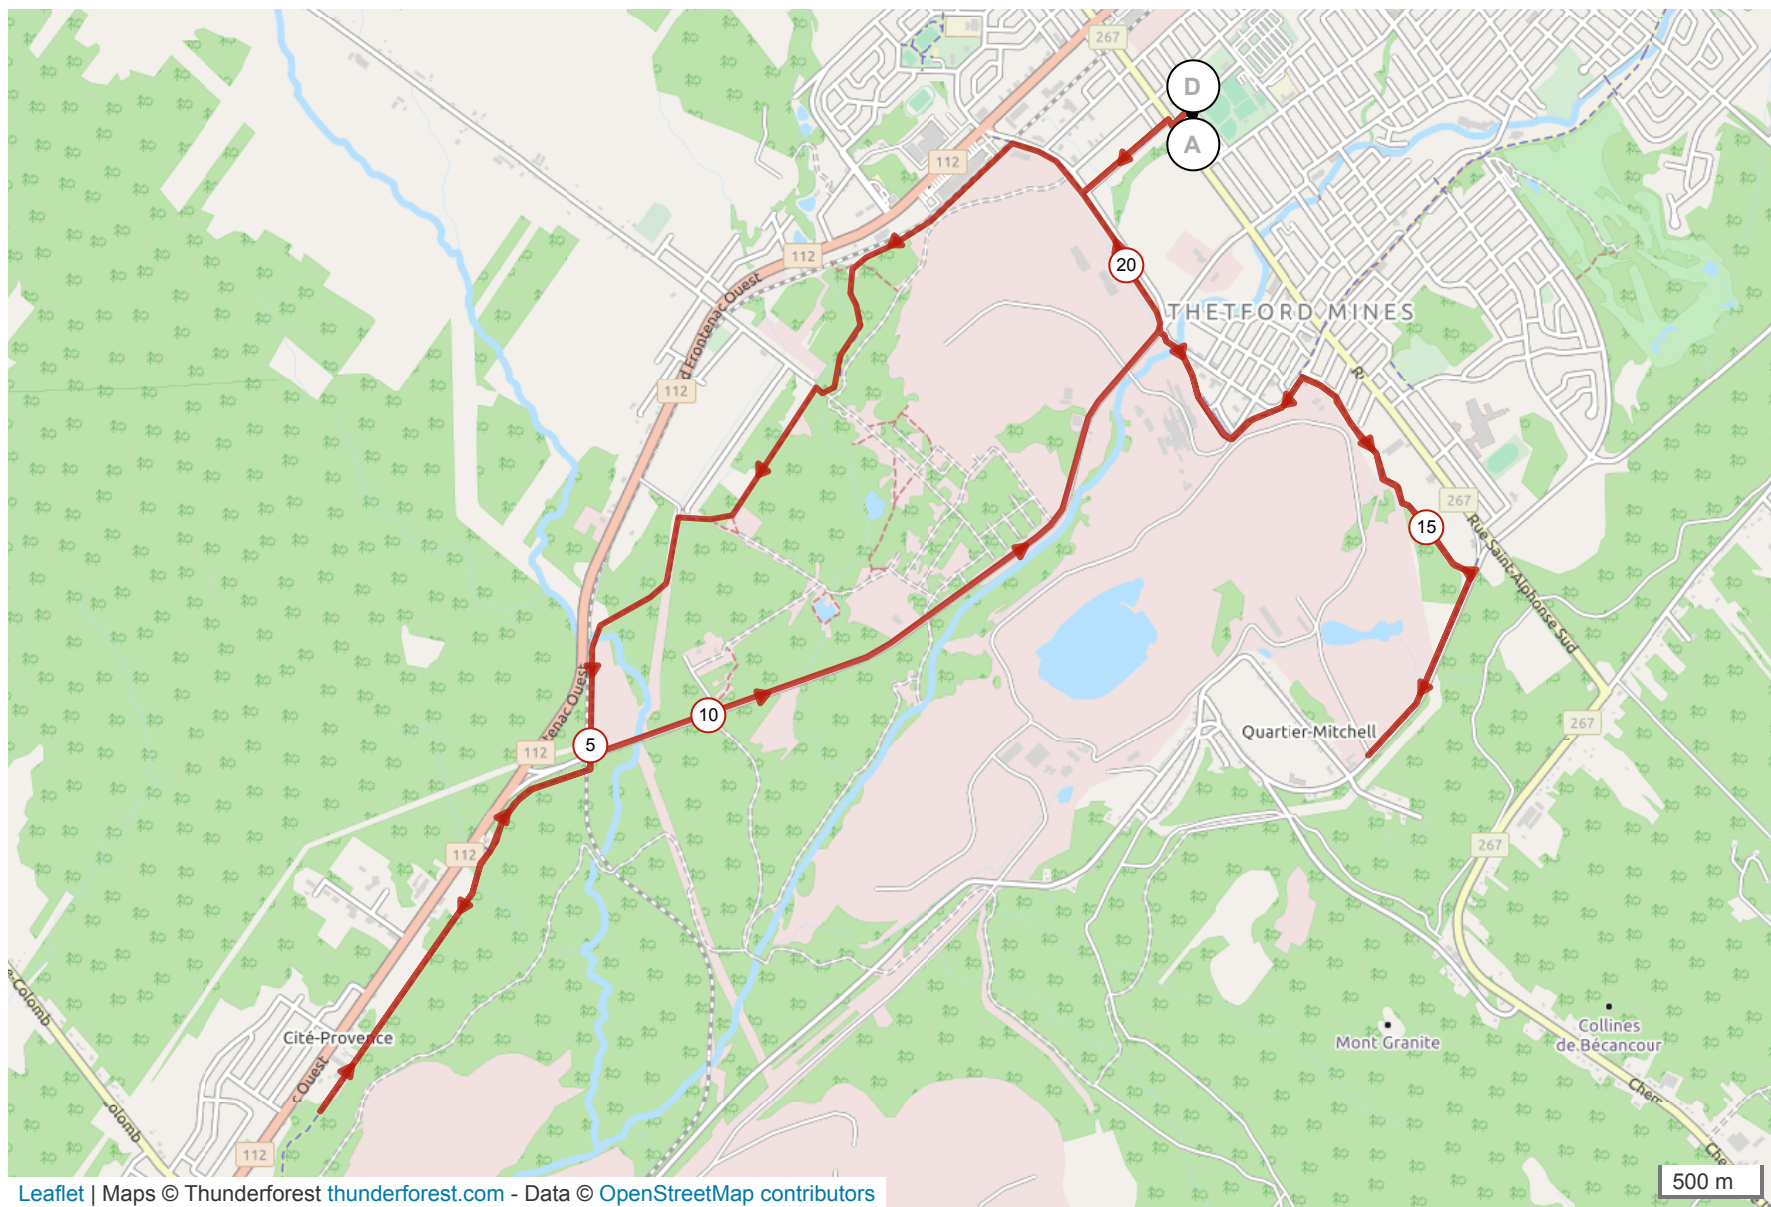

9917738 | Course à pied - Route | DMT - 21,1 km
Thetford-Mines -> Thetford-Mines
↳ 21.1 km ↑ 151 m ↓ 151 m ▲ 283 m ▲ 342 m

Leaflet | Maps © Thunderforest thunderforest.com - Data © OpenStreetMap contributors

© 2019 Openrunner