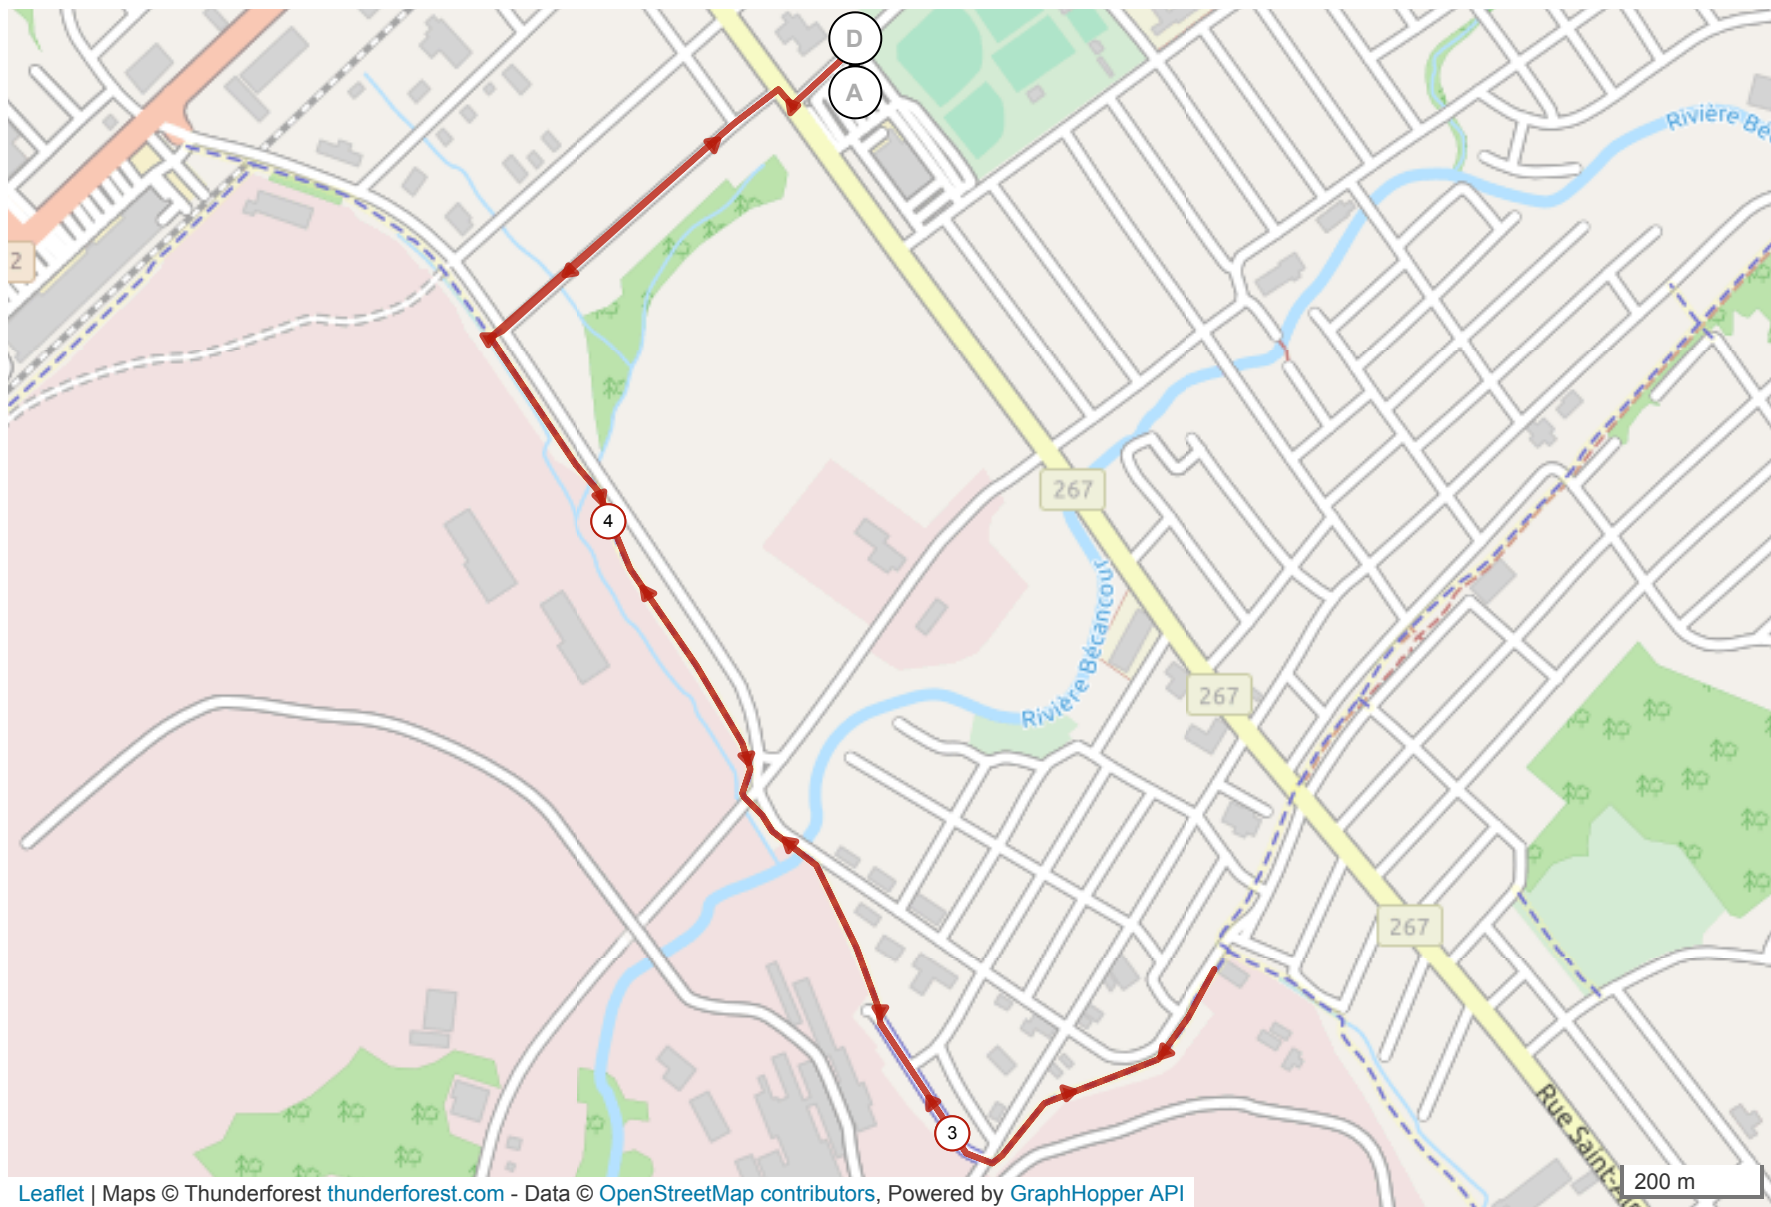

# 9917747 | Course à pied - Route | DMT - 5km

officiel

Thetford-Mines -> Thetford-Mines

15 km ↑▲ 42 m ↓▲ 42 m ▲ 302 m ▲ 318 m

Leaflet | Maps © Thunderforest thunderforest.com - Data © OpenStreetMap contributors, Powered by GraphHopper API

© 2019 Openrunner